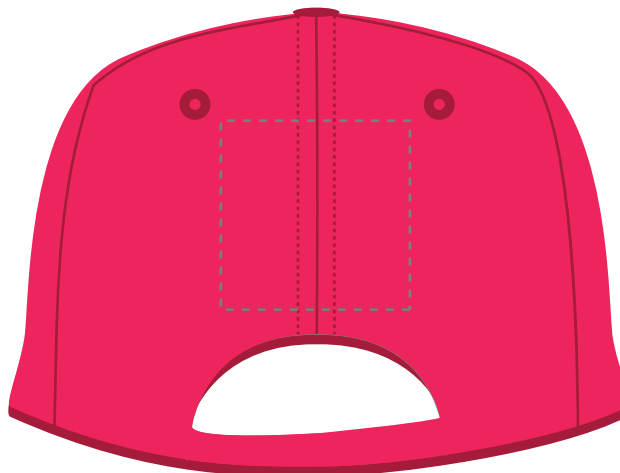

Your Ref:	Quantity:	Product Code: CF2002
Our Ref:	Version: 1	Product Colour: FUCHSIA

PRINTING CONCERNS: PRINT MAY DISCOLOUR

PRODUCT INFO: DUE TO THE NATURE OF THE PRODUCT THE PRINT POSITION MAY VARY BY 10 - 20 MM

PANTONE REFERENCE(S)

The dashed line is to demonstrate print area and will not appear on your printed item

 Full colour printing

ARTWORK SCALE 50%

ARTWORK SCALE 100%
Max print area 50mm x 50mm
Actual logo size: